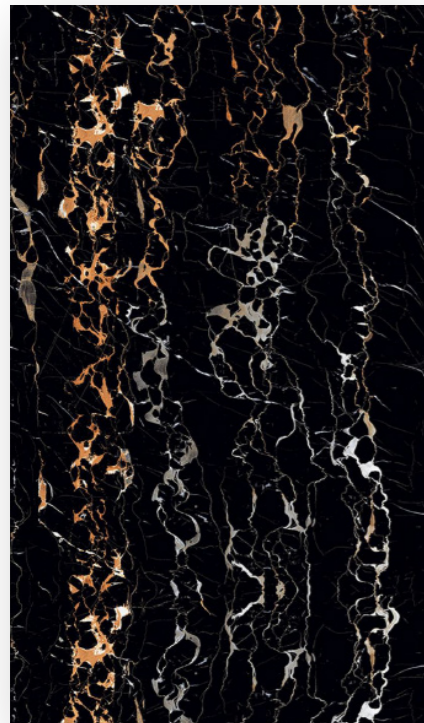

800X1600MM | THICKNESS: 9MM

HIGH GLOSS

800X1600MM | THICKNESS: 9MM

HIGH GLOSS

GOLDEN PORTORO