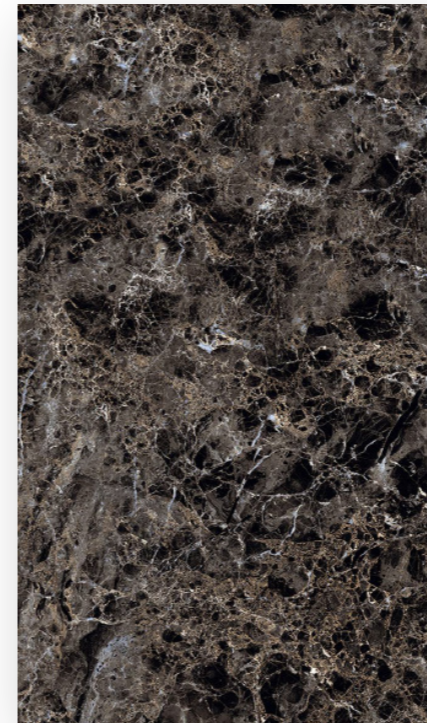

EMPERADOR QUARTZ