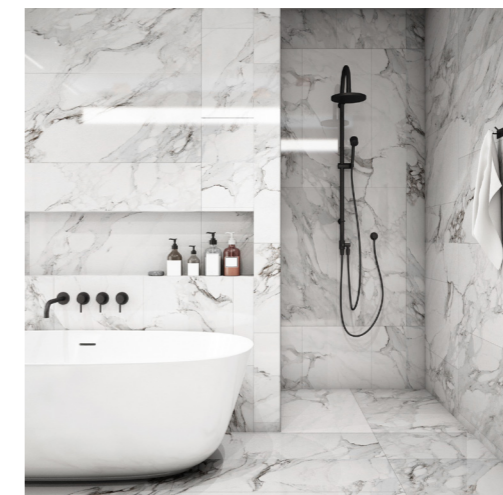

BIANCO SPIDER

01

MARBLE

Marble is one of the oldest and most widely used materials in construction. It is an elegant natural stone with varying colors and patterns. Its composition contributes to a mirror like polish finish which truly gives it a unique look and feel. It can instantly elevate the appearance of a space, giving it a regal bearing which is hard to imitate. It's durability allows it to withstand a variety of temperatures and weather conditions making it last for a lifetime. Every single piece of marble is one of a kind and thus provides a uniqueness to the site. It's versatility allows it to be used for any surface areas from bathroom floors, kitchen countertops to wall furnishing.